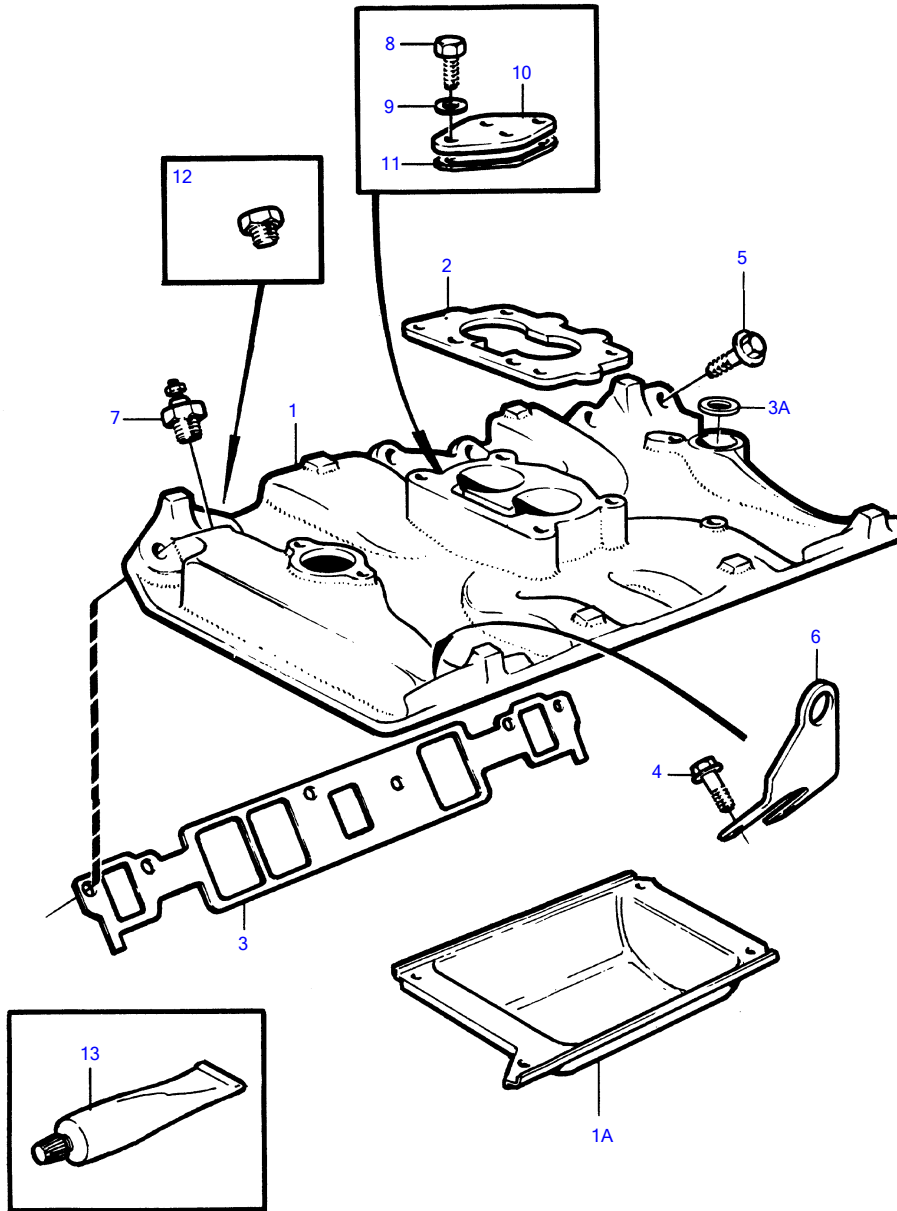

430A

11486

430A

REF	PART NO.	QTY	DESCRIPTION	NOTES
1	(841751)	1	Inlet pipe	Obsolete part
1A	(841752)	1	• Protecting plate	Obsolete part
2	(841031)	1	Gasket	See group 2C, Obsolete part
3	857177	1	Gasket	
3A		1	• gasket	
4	855597	4	Screw	
5	855824	8	Screw	
6		2	lift eye	
7		1	temperature sender	See group 3
8	940135	2	Hexagon screw	
9	941907	2	Spring washer	
10	(841754)	1	Cover	Obsolete part
11	841755	1	Gasket	
12	952075	1	Plug	
13	841261	X	Sealant	See group 9